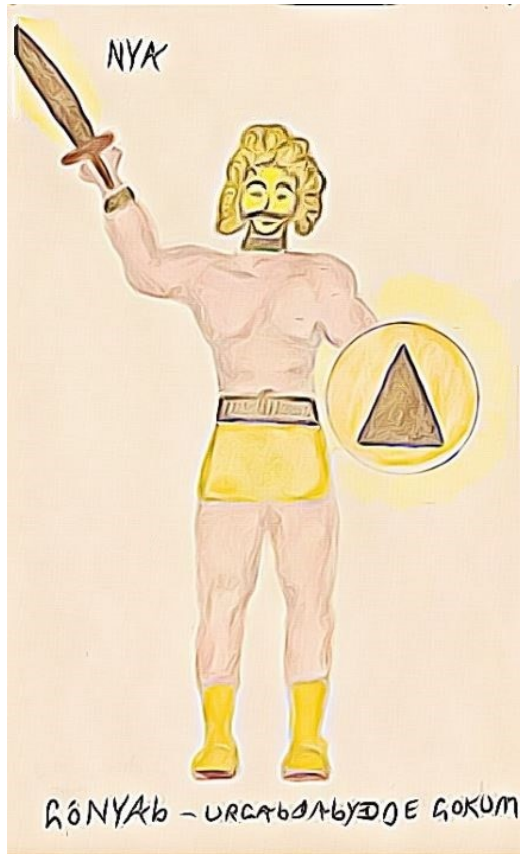

Original Images for Shaman's Song

Flag of Alterra

World Gage

ZUM
URKRD
ZÓTATOD

The Mage

Deities of Alterra

Gate Below

Protector Below

Gate of Good Fortune / South Gate

Protector South

West Gate

Protector West

North Gate

Protector North

East Gate

Protector East