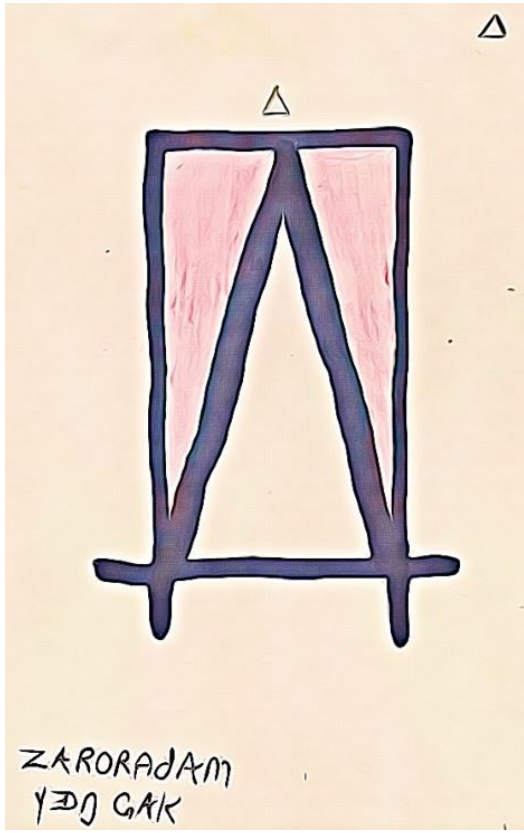

Original Images for Shaman's Song

Flag of Alterra

World Gage

ZUM
URKRD
ZÓTATOD

The Mage

Deities of Alterra

Gate Below

Protector Below